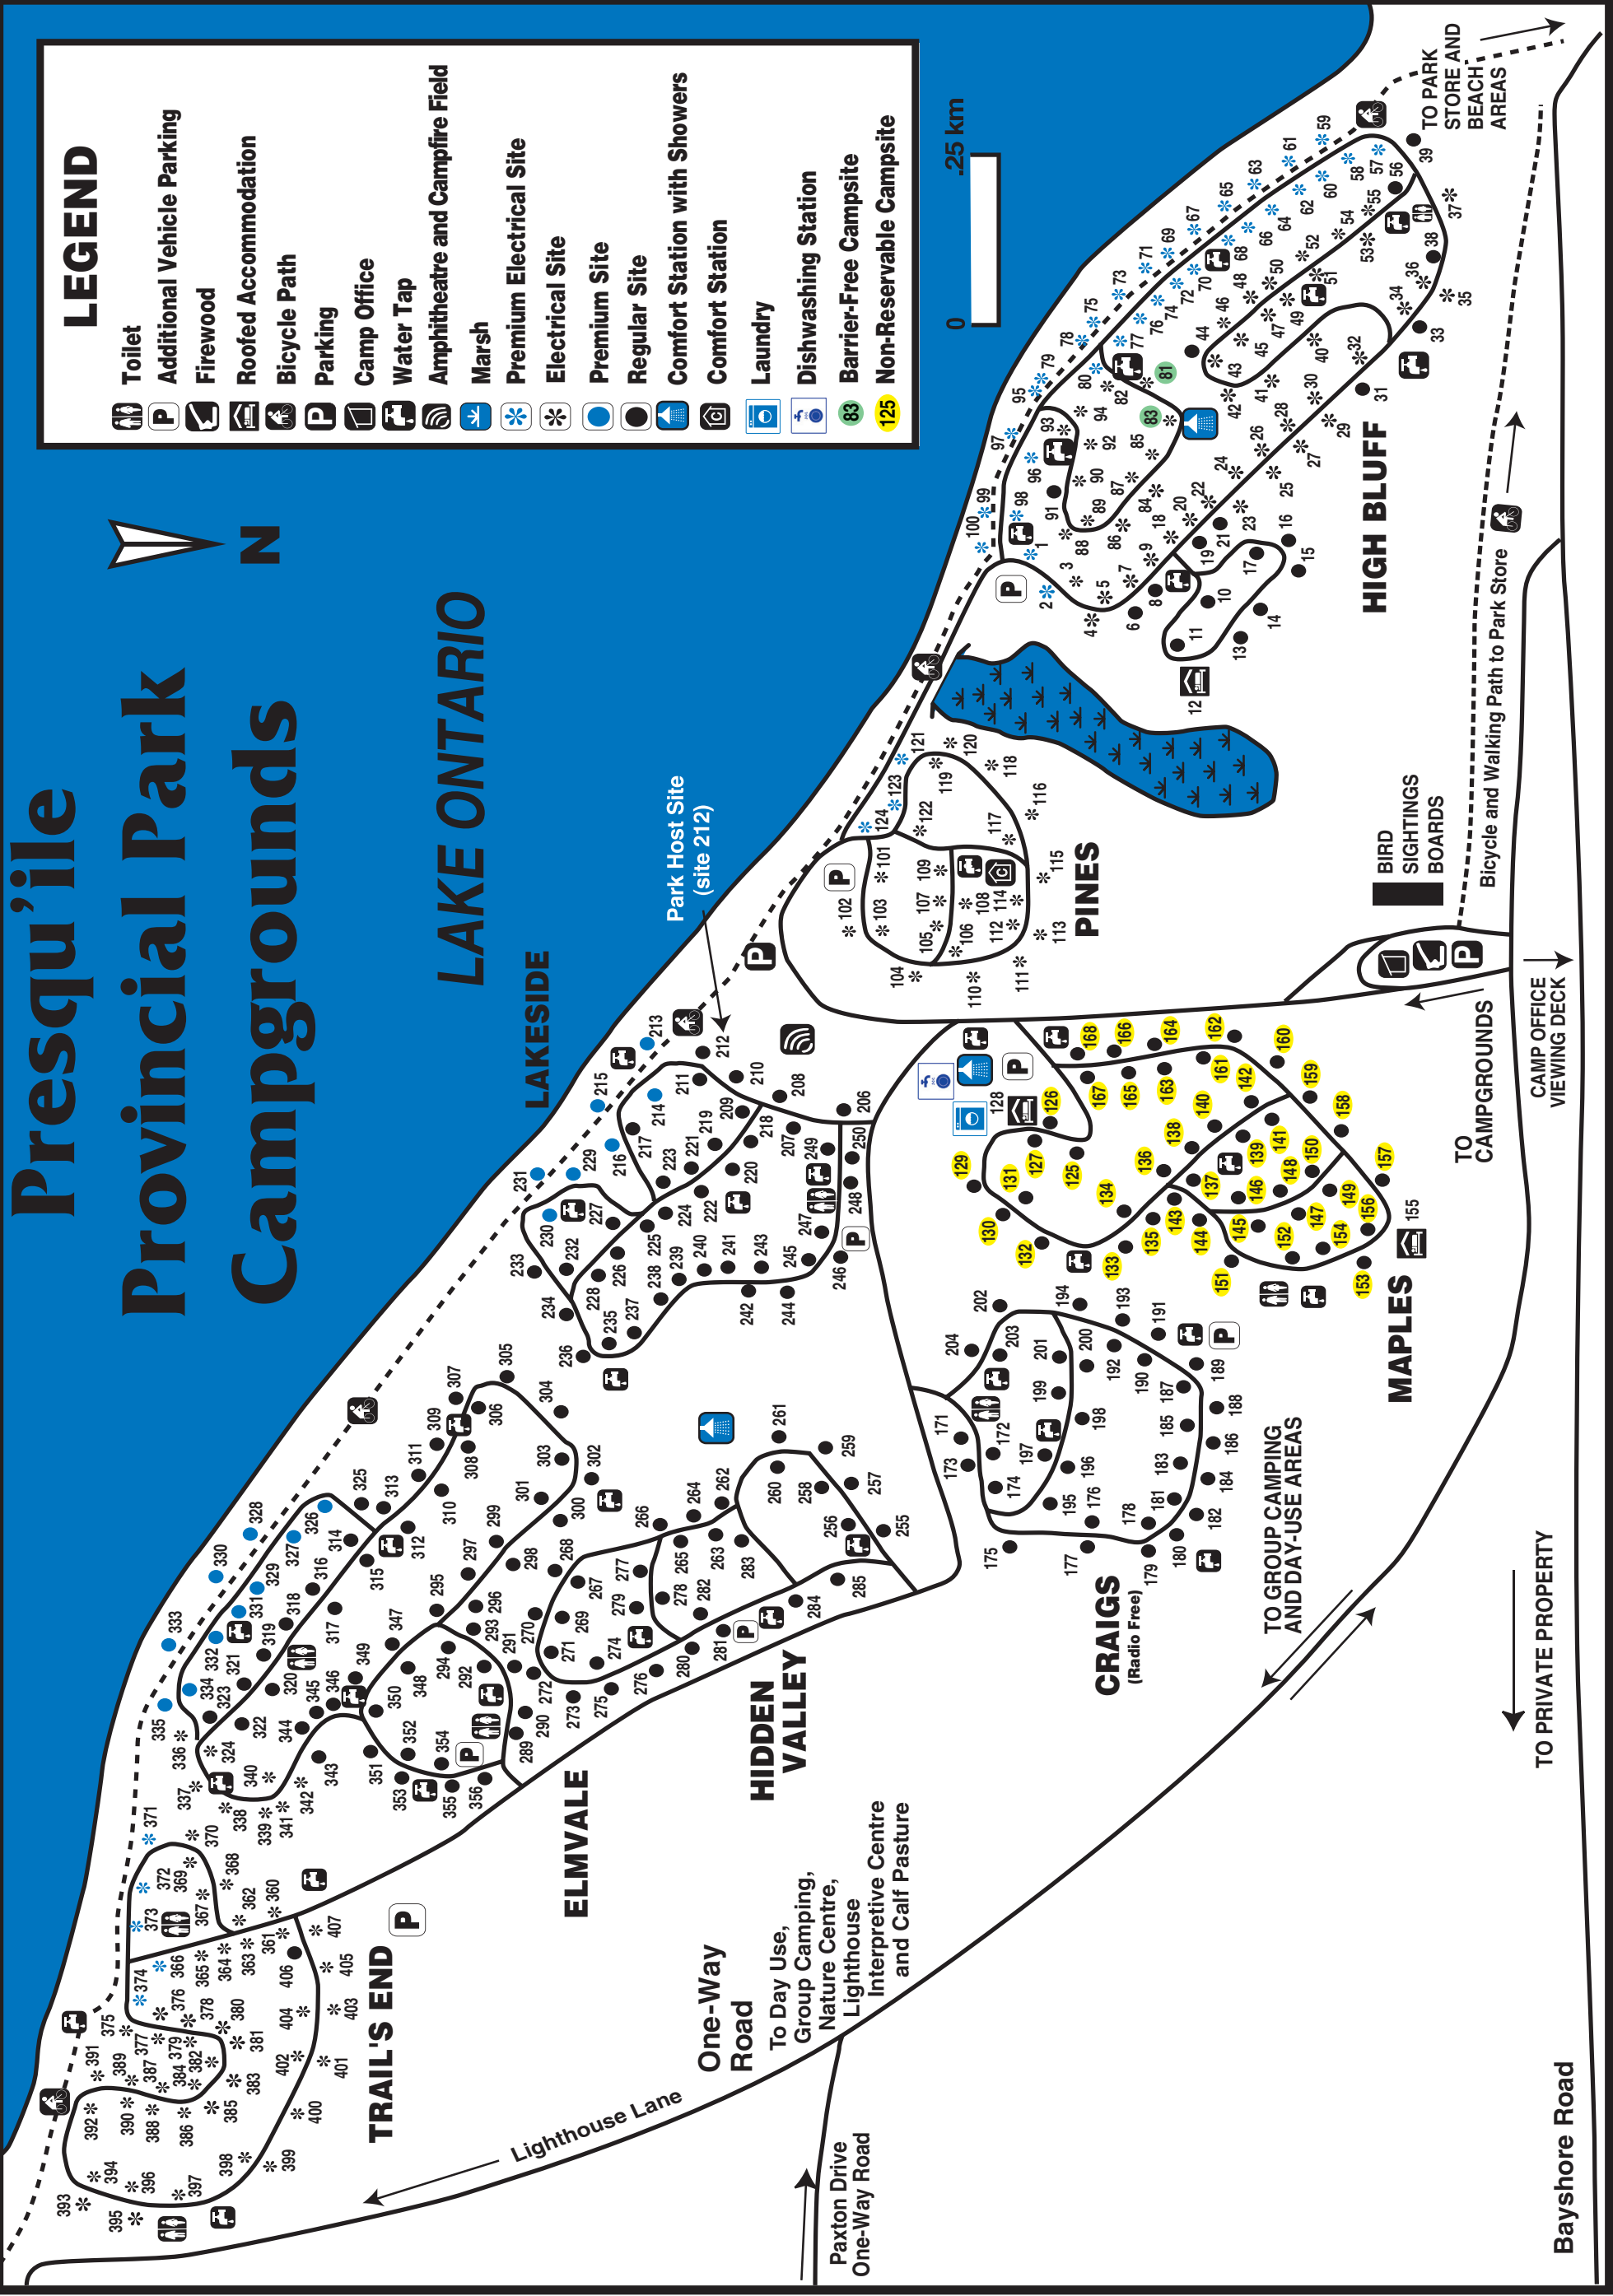

Presqu'ile Provincial Park Campgrounds

LAKE ONTARIO

LAKESIDE

Park Host Site
(site 212)

LEGEND	
	Toilet
	Additional Vehicle Parking
	Firewood
	Roofed Accommodation
	Bicycle Path
	Parking
	Camp Office
	Water Tap
	Amphitheatre and Campfire Field
	Marsh
	Premium Electrical Site
	Electrical Site
	Premium Site
	Regular Site
	Comfort Station with Showers
	Comfort Station
	Laundry
	Dishwashing Station
	Barrier-Free Campsite
	Non-Reservable Campsite

TO PRIVATE PROPERTY

TO CAMPGROUNDS

BIRD SIGHTINGS BOARDS

TO PARK STORE AND BEACH AREAS

CAMP OFFICE VIEWING DECK

TO PRIVATE PROPERTY